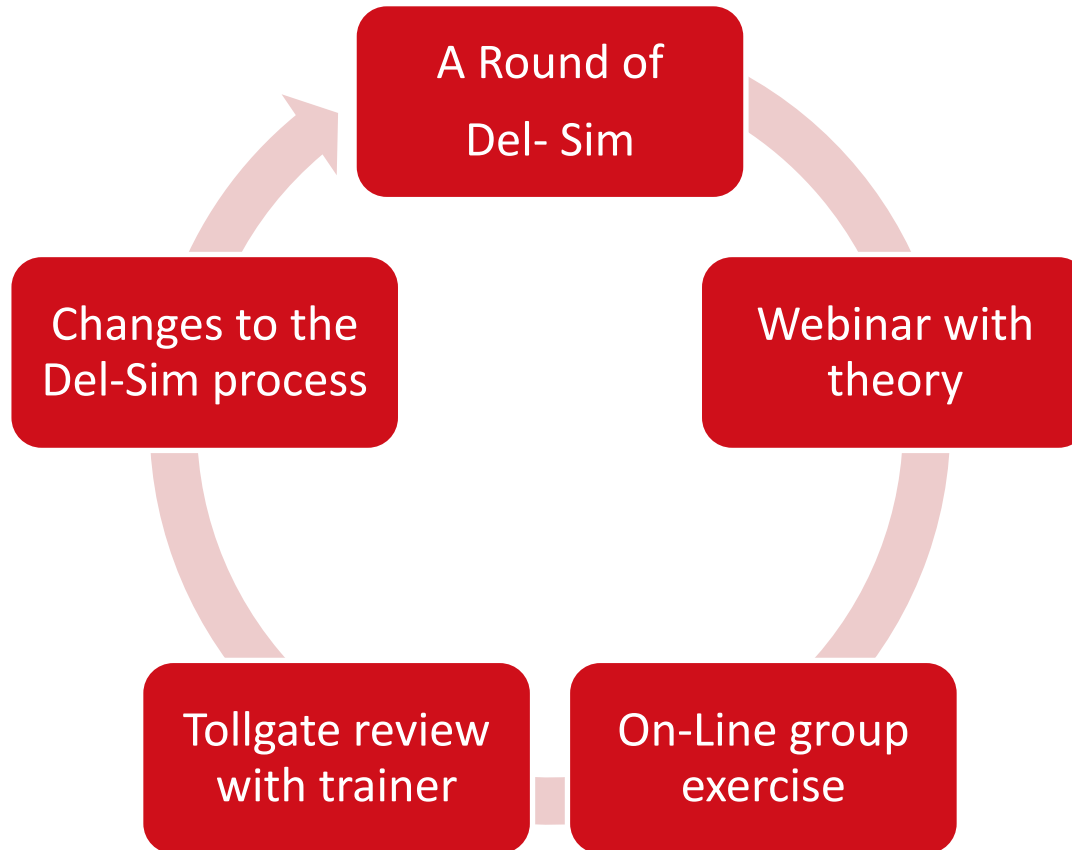

Performance Excellence Simulations with Endless Possibilities

FIRST GAME FROM PI-SIMS: DEL-SIM

ABOUT DEL-SIM:

- **SIMULATES COURIER DELIVERY PROCESS**
 - SIMPLE ENOUGH TO BE UNDERSTOOD WITHOUT REAL PROCESS EXPERIENCE
 - APPEALING FOR STUDENTS FROM BOTH MANUFACTURING AND TRANSACTIONAL PROCESSES
- **CAN BE USED WITH DIFFERENT TYPES OF PROCESS EXCELLENCE TRAININGS**
 - LEAN
 - LEAN SIX SIGMA
 - AGILE -SCRUM
- **ESCAPE ROOM APPROACH**
 - BUILT-IN INEFFICIENCIES IN THE INITIAL SETUP
 - HIDDEN ROCKS, ALLOWING STEP-BY STEP DISCOVERY AND IMPROVEMENTS (REMEMBER PI?)

OUR PROPOSED WEBINAR BASED LEARNING CYCLE

FLOW OF THE SIMULATION:

Performance Excellence Simulations with Endless Possibilities

info@pi-sims.com | www.pi-sims.com