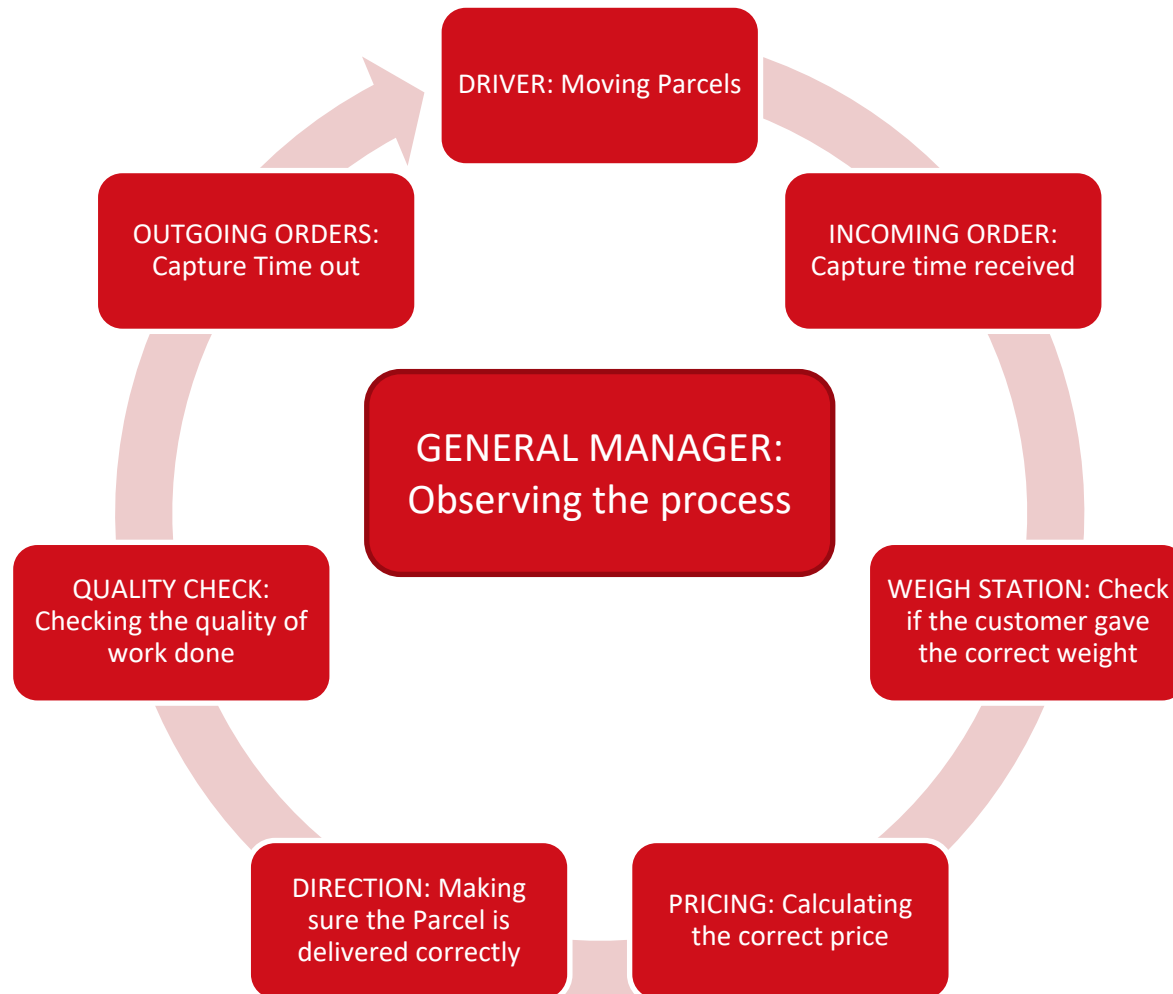

FLOW OF THE SIMULATION: